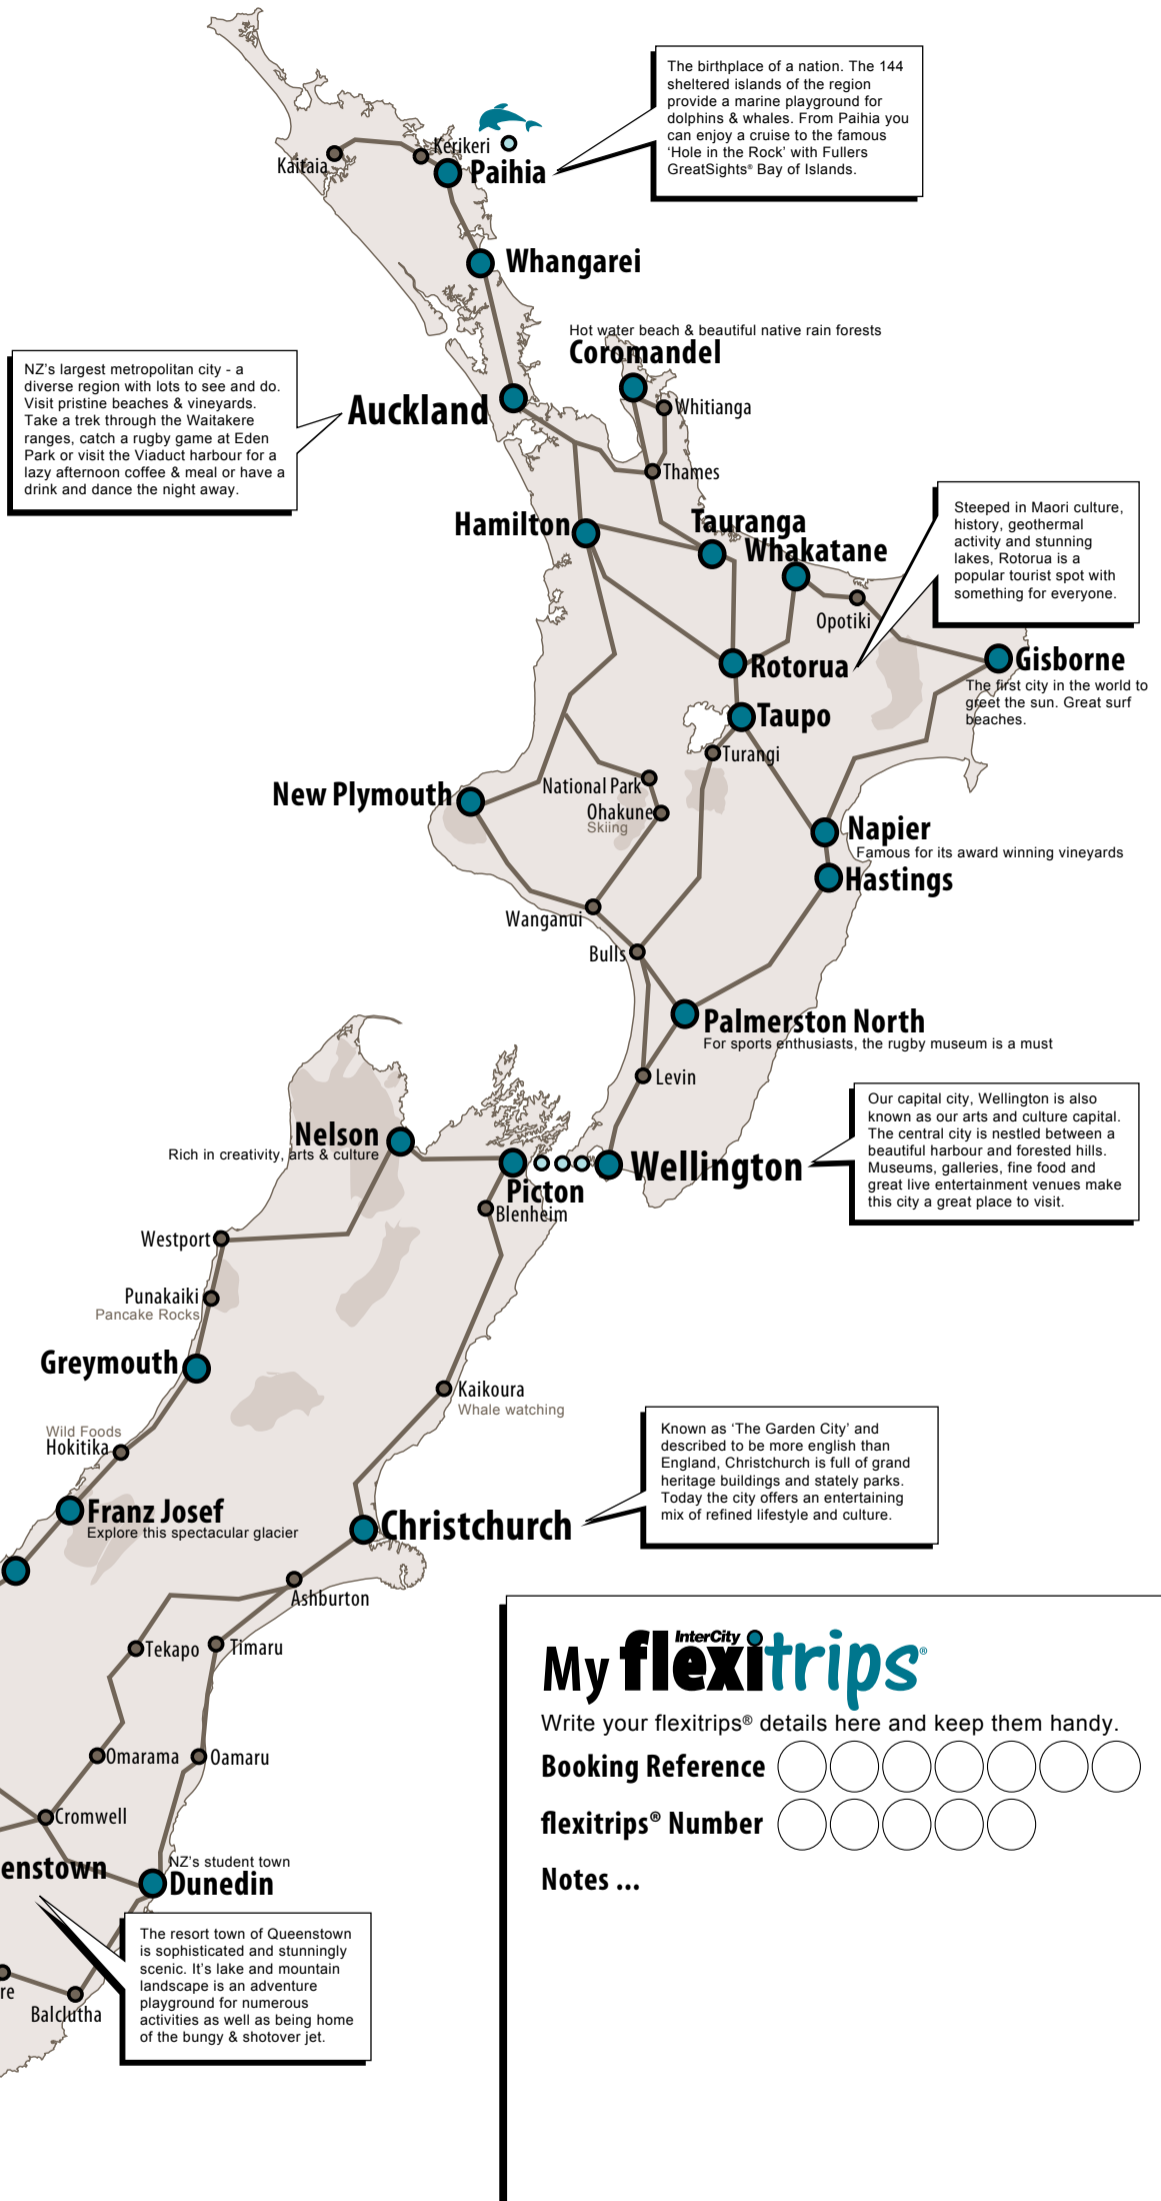

Cool extras!

Discover the Bay of Islands & see dolphins on this Hole in the Rock cruise from Paihia
1 trip

Hole in the Rock cruise

Jump aboard the Rotorua CitySights hop on hop off bus - 1hr circuit, 48hr pass!
1 trip

Rotorua CitySights

The flexitrips™ enables you to add the Interislander Cook Strait ferry between islands (additional cost)

Interislander

Venture into the Milford Sound and back with only 2 trips
Add on a beautiful scenic cruise (additional cost)

Milford Sound

InterCity[®] The flexitrips[®] network

With InterCity's 120 services to over 600 cities, towns and communities nationwide you can stop almost anywhere! We show our main stops on the map below, but you can also stop at most places in between. So if there is somewhere you want to go, chances are we go there ... we just couldn't fit it on the map!

Repeat journeys between the same stops are not allowed, however you are entitled to one return journey.

Can I get off anywhere?

Yes. As long as it's within our network you can hop on and off wherever you choose.